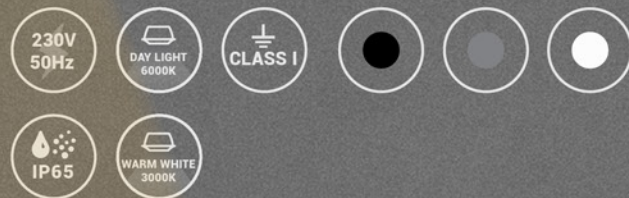

SH-V42

SH-V52

SH-V62

SH-V82

STREET LIGHTS

INFORMATION COLOR

TECH INFO

CODE	POWER(w)	DISTANCE(m) TO THE NEXT POLE
SH-V42	100	15
SH-V52	100	15
SH-V62	100	20
SH-V82	150	25

SHEMATIC

SH-V42
SH-V52
SH-V62
SH-V82