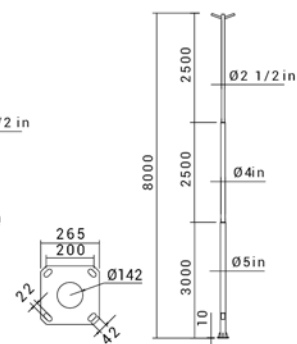

SH-V42

SH-V52

SH-V62

SH-V82

STREET LIGHTS

INFORMATION COLOR

TECH INFO

CODE	POWER(w)	DISTANCE(m) TO THE NEXT POLE
SH-V42	100	15
SH-V52	100	15
SH-V62	100	20
SH-V82	150	25

SHEMATIC

SH-V42
SH-V52
SH-V62
SH-V82