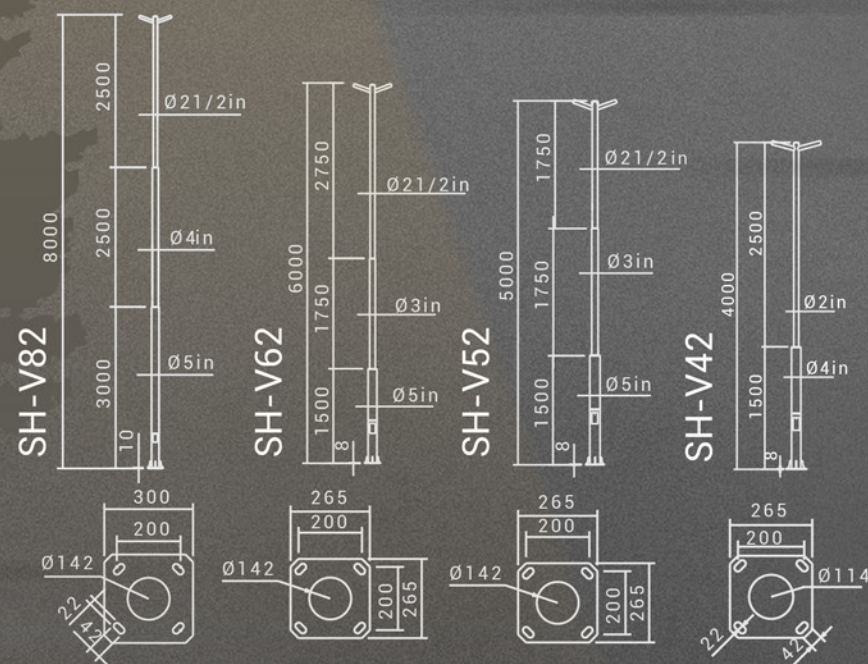

SH-V42

SH-V52

SH-V62

SH-V82

STREET LIGHTS

INFORMATION COLOR

TECH INFO

CODE	POWER(w)	DISTANCE(m) TO THE NEXT POLE
SH-V42	100	15
SH-V52	100	15
SH-V62	100	20
SH-V82	150	25

SHEMATIC

SH-V42
SH-V52
SH-V62
SH-V82