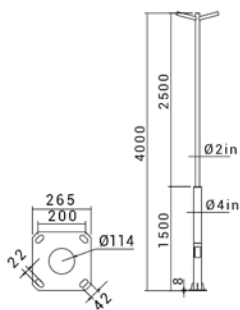

SH-V42

SH-V52

SH-V62

SH-V82

STREET LIGHTS

INFORMATION COLOR

TECH INFO

CODE	POWER(w)	DISTANCE(m) TO THE NEXT POLE
SH-V42	100	15
SH-V52	100	15
SH-V62	100	20
SH-V82	150	25