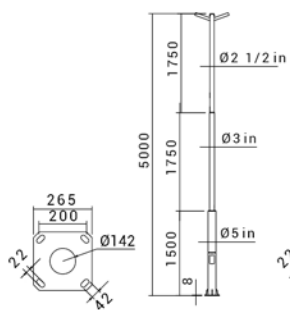

SH-V42

SH-V52

SH-V62

SH-V82

STREET LIGHTS

INFORMATION COLOR

TECH INFO

CODE	POWER(w)	DISTANCE(m) TO THE NEXT POLE
SH-V42	100	15
SH-V52	100	15
SH-V62	100	20
SH-V82	150	25

SHEMATIC

SH-V42
SH-V52
SH-V62
SH-V82