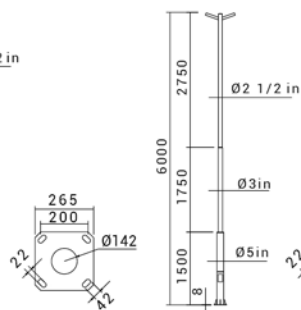

SH-V42

SH-V52

SH-V62

SH-V82

STREET LIGHTS

INFORMATION COLOR

TECH INFO

CODE	POWER(w)	DISTANCE(m) TO THE NEXT POLE
SH-V42	100	15
SH-V52	100	15
SH-V62	100	20
SH-V82	150	25

SHEMATIC

SH-V42
SH-V52
SH-V62
SH-V82