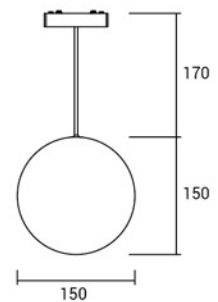

Ultra-Thin Magnetic Lights

SH-MG-04-10w-R

SH-MG-05-R-HG-100

SH-MG-05-E-150

CREE

48V

OSRAM LED CRI > 90

Cool White 4000K IP20

Technical Data

Code of Product	ULT-MG-05-E-150
Power	6 Watt
Beam Angle	360 Degree
Color Temperature	4000 K
Light Efficiency	540 Lumen
Color Rendering Index	> 90
Operating Temperature	-20 ~ +40
Rated Life Hours	35000 Hours
Led Chip	COB By OSRAM

Dimension

SH-ULT-MG-05-E-150