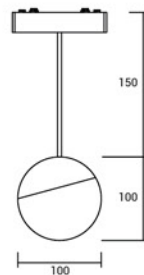

Ultra-Thin Magnetic Lights

SH-MG-04-10w-R

SH-MG-05-R-HG-100

SH-MG-05-E-150

CREE

48V

OSRAM LED CRI > 90

Cool White 4000K IP20

Technical Data

Code of Product	ULT-MG-05-E-150
Power	6 Watt
Beam Angle	360 Degree
Color Temperature	4000 K
Light Efficiency	540 Lumen
Color Rendering Index	> 90
Operating Temperature	-20 ~ +40
Rated Life Hours	35000 Hours
Led Chip	COB By OSRAM

Dimension

SH-ULT-MG-05-E-150