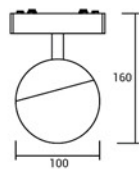

Ultra-Thin Magnetic Lights

SH-MG-04-10w-R

SH-MG-05-R-HG-100

SH-MG-05-E-150

CREE

48V

OSRAM LED CRI > 90

Cool White 4000K IP20

Technical Data

Code of Product	ULT-MG-05-E-150
Power	6 Watt
Beam Angle	360 Degree
Color Temperature	4000 K
Light Efficiency	540 Lumen
Color Rendering Index	> 90
Operating Temperature	-20 ~ +40
Rated Life Hours	35000 Hours
Led Chip	COB By OSRAM

Dimension

SH-ULT-MG-05-E-150