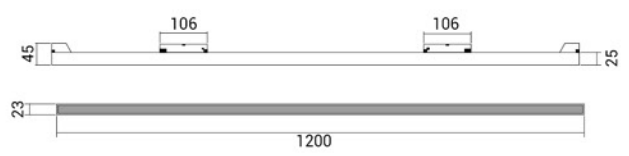

30W

40W

SH-MF30-2M

SH-MF40-2M