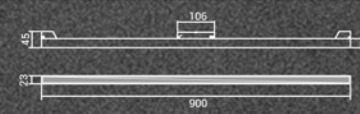

Technical Data

Code of Product	SH-MF10-2M / SH-MF20-2M / SH-MF30-2M / SH-MF40-2M
Power	10Watt / 20 Watt / 30Watt / 40 Watt
Beam Angle	120 Degree
Color Temperature	4000 K
Light Efficiency	80 Lumen / Watt
Color Rendering Index	> 90
Operating Temperature	-20 ~ +50
Rated Life Hours	35000-50000 Hours
Led Chip	LED By bridgeled

Dimmension

SH-MF10-2M

SH-MF20-2M

SH-MF30-2M

SH-MF40-2M