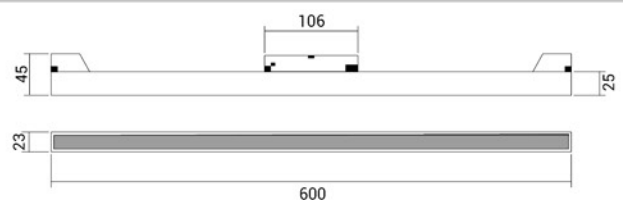

Magnetic Lights

Magnetic Lights

www.shoaco.com

10W

20W

SH-MF10-2M

SH-MF20-2M

30W