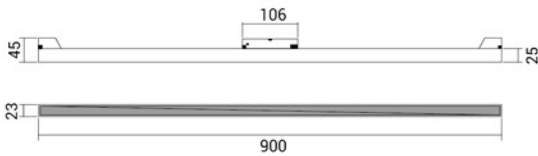

Magnetic Lights

Magnetic Lights

www.shoaco.com

10W

20W

SH-MF10-2M

SH-MF20-2M

30W

40W

SH-MF30-2M

SH-MF40-2M