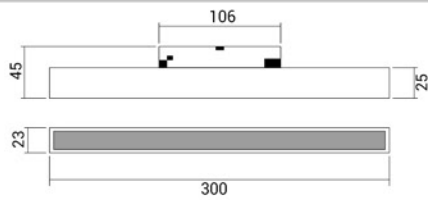

Magnetic Lights

Magnetic Lights

www.shoaco.com

10W

20W

SH-MF10-2M

SH-MF20-2M

30W