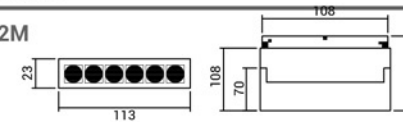

Dimension

SH-MGA6-2M

SH-MGA12-2M