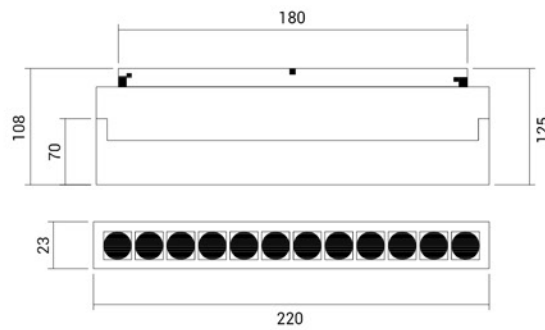

# Magnetic Lights

Magnetic Lights

www.shoaco.com

6W

12W

SH-MGA6-2M SH-MGA12-2M

-  OSRAM LED
-  48V
-  CRI > 90
-  80 LUMENS
-  IP20
-  Cool White 4000K
-  24°
-  50,000h

## Dimension

SH-MGA6-2M

SH-MGA12-2M

## Technical Data

Code of Product	SH-MGA6-2M / SH-MGA12-2M
Power	6 Watt / 12 Watt
Beam Angle	24 Degree
Color Temperature	4000 K
Light Efficiency	80 Lumen / Watt
Color Rendering Index	> 90
Operating Temperature	-20 ~ +50
Rated Life Hours	35000-50000 Hours
Led Chip	LED By <a href="http://bridgelux.com">bridgelux</a> .