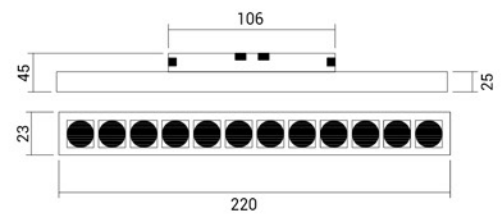

Magnetic Lights

Magnetic Lights

www.shoaco.com

18W

12W

SH-MG18-2M

SH-MG12-2M

- 48V
- OSRAM LED
- 80 LUMENS
- CRI > 90
- Cool White 4000K
- IP20
- 50,000h
- 24°

GRILLE LIGHT.

SH-MG12-2M
SH-MG18-2M

Dimension

Technical Data

Code of Product	SH-MG12-2M / SH-MG18-2M	Color Rendering Index	> 90
Power	12 Watt / 18 Watt	Operating Temperature	-20 ~ +50
Beam Angle	24 Degree	Rated Life Hours	35000-50000 Hours
Color Temperature	4000 K	Led Chip	LED By bridgelux.
Light Efficiency	80 Lumen / Watt		