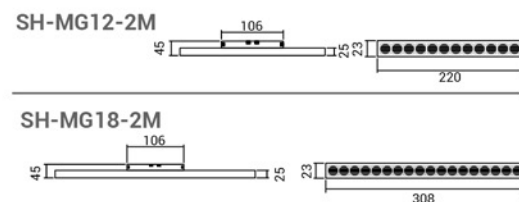

Magnetic Lights

Magnetic Lights

www.shoaco.com

18W

12W

SH-MG18-2M

SH-MG12-2M

- 48V
- OSRAM LED
- 80 LUMENS
- CRI > 90
- Cool White 4000K
- IP20
- 50,000h
- 24°

GRILLE LIGHT.

SH-MG12-2M
SH-MG18-2M

Dimension

Technical Data

Code of Product	SH-MG12-2M / SH-MG18-2M	Color Rendering Index	> 90
Power	12 Watt / 18 Watt	Operating Temperature	-20 ~ +50
Beam Angle	24 Degree	Rated Life Hours	35000-50000 Hours
Color Temperature	4000 K	Led Chip	LED By bridgelux.
Light Efficiency	80 Lumen / Watt		