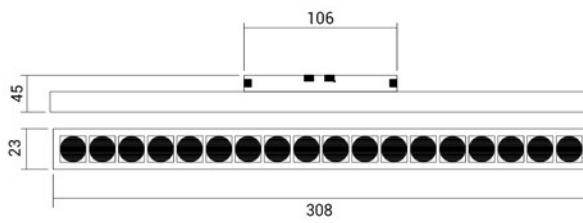

Magnetic Lights

Magnetic Lights

www.shoaco.com

18W

12W

SH-MG18-2M

SH-MG12-2M

- 48V
- OSRAM LED
- 80 LUMENS
- CRI > 90
- Cool White 4000K
- IP20
- 50,000h
- 24°

GRILLE LIGHT.

SH-MG12-2M
SH-MG18-2M

Dimension

Technical Data

Code of Product	SH-MG12-2M / SH-MG18-2M	Color Rendering Index	> 90
Power	12 Watt / 18 Watt	Operating Temperature	-20 ~ +50
Beam Angle	24 Degree	Rated Life Hours	35000-50000 Hours
Color Temperature	4000 K	Led Chip	LED By bridgelux.
Light Efficiency	80 Lumen / Watt		