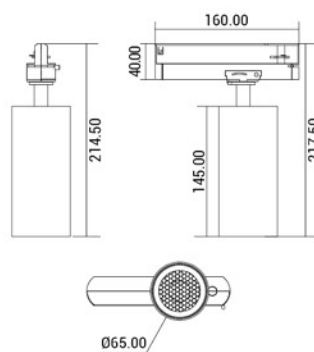

Track Lights

Track-1M
Track-2M

Accessories

2910 LUMENS

1920 LUMENS

900 LUMENS

SH-DL437-30W

SH-DL436-20W

SH-DL439-10W

bridgelux.

- 24°
- Cool White 4000K
- IP20
- Warm White 3000K
- CRI > 90
- 50,000h
- 220-240V

Track Lights

Ceiling Lights

www.shoaco.com

Track-1M
Track-2M

Accessories