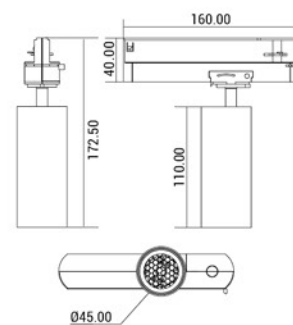

Track Lights

Track-1M
Track-2M

Accessories

2910 LUMENS

1920 LUMENS

900 LUMENS

SH-DL437-30W

SH-DL436-20W

SH-DL439-10W

bridgelux.

- 24°
- Cool White 4000K
- IP20
- Warm White 3000K
- CRI > 90
- 50,000h
- 220-240V

Track Lights

Ceiling Lights

www.shoaco.com

Track-1M
Track-2M

Accessories