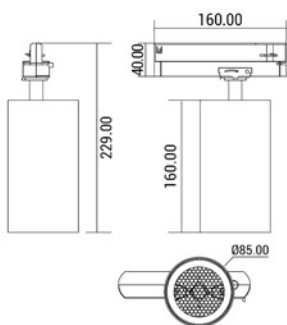

Track Lights

Track-1M
Track-2M

Accessories

2910 LUMENS

1920 LUMENS

900 LUMENS

SH-DL437-30W

SH-DL436-20W

SH-DL439-10W

bridgelux.

- 24°
- Cool White 4000K
- IP20
- Warm White 3000K
- CRI > 90
- 50,000h
- 220-240V

Track Lights

Ceiling Lights

www.shoaco.com

Track-1M
Track-2M

Accessories