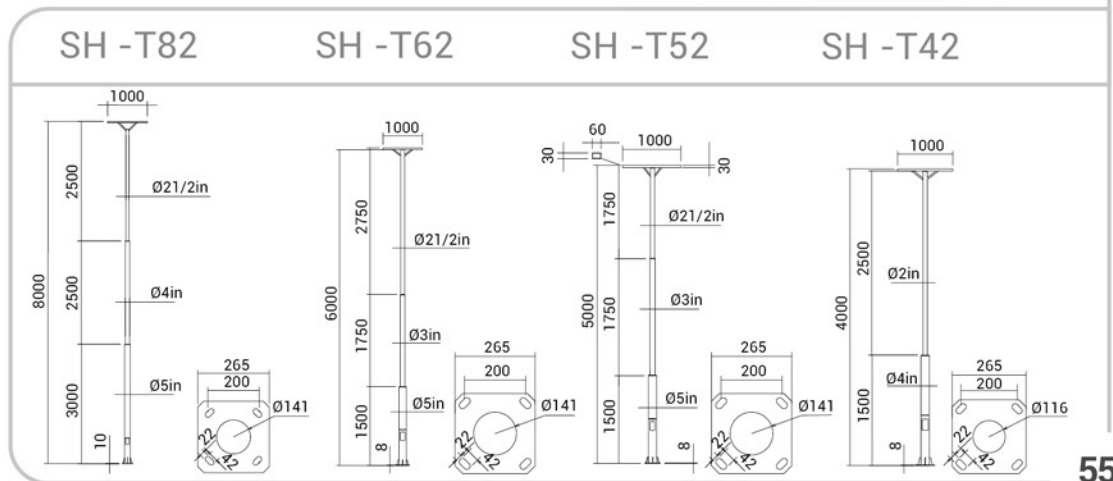

SH-4730-60W SH-4730-110W SH-4730-170W

SH-4730-220W SH-4730-280W SH-4730-340W

LIGHT UP YOUR RUN WITH EVERY STEP!

SH-T42 SH-T62
SH-T52 SH-T82

INFORMATION

COLOR

SCHEMATIC

ACCESSORIES FLOOD LIGHT