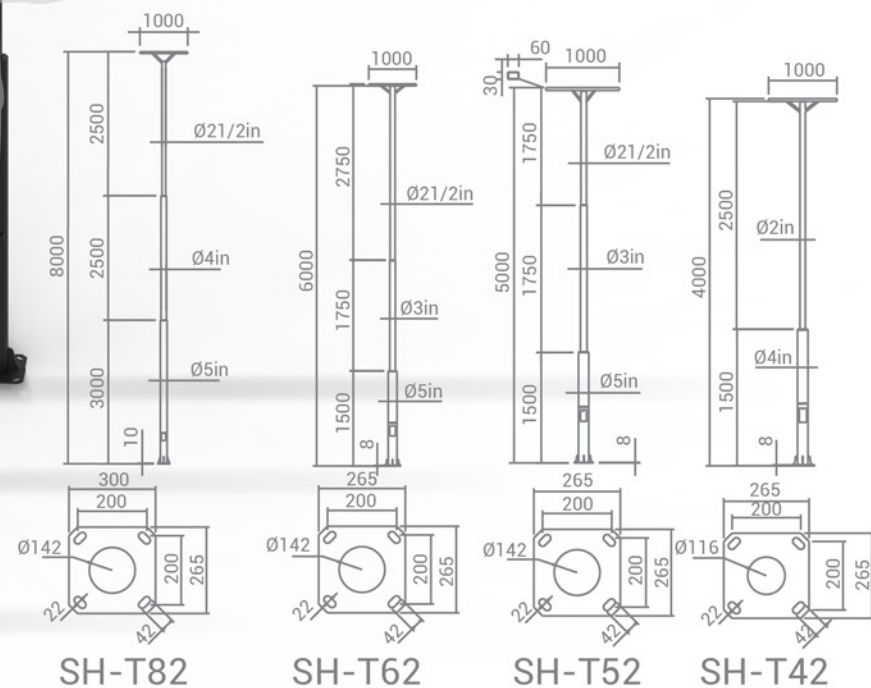

SH-4730-60W SH-4730-110W SH-4730-170W

SH-4730-220W SH-4730-280W SH-4730-340W

LIGHT UP YOUR RUN WITH EVERY STEP!

SH-T42 SH-T62
SH-T52 SH-T82

INFORMATION

COLOR

SCHEMATIC

ACCESSORIES FLOOD LIGHT