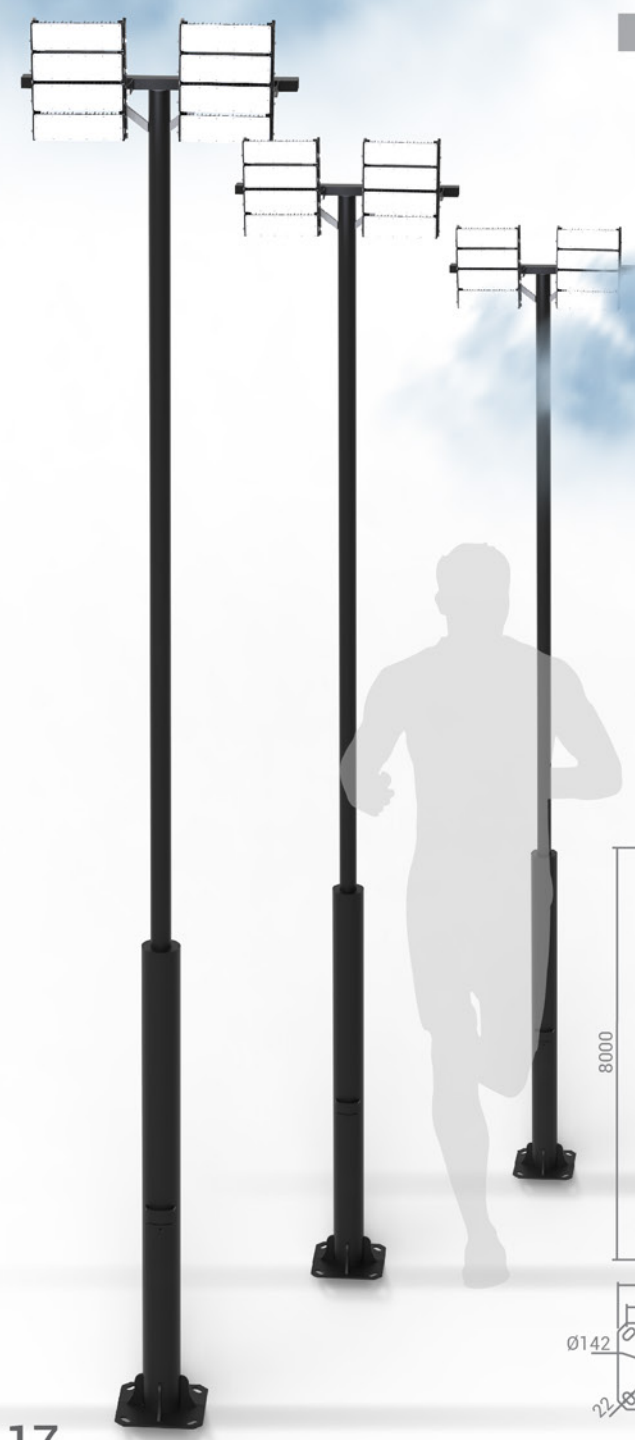

SH-4730-60W SH-4730-110W SH-4730-170W

SH-4730-220W SH-4730-280W SH-4730-340W

LIGHT UP YOUR RUN WITH EVERY STEP!

SH-T42 SH-T62
SH-T52 SH-T82

INFORMATION

COLOR

SCHEMATIC

ACCESSORIES FLOOD LIGHT