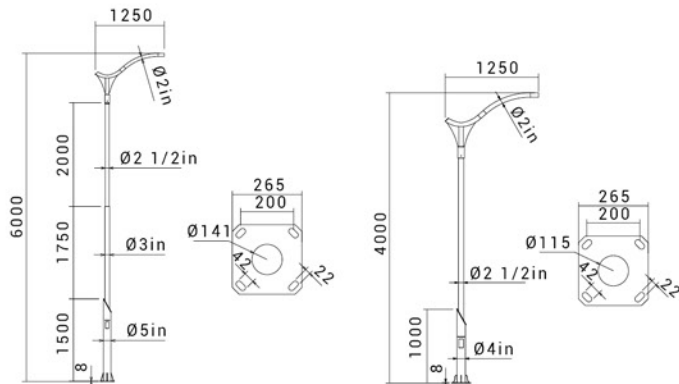

Cane

SH-7761

SH-7741

SH-7150-50W

SH-7250-100W

SH-7350-150W

CANE

SH-7741 SH-7761
SH-7742 SH-7762

INFORMATION

COLOR

TECH INFO

CODE	POWER(w)	DISTANCE(m) TO THE NEXT POLE
SH-7741	50	8
SH-7742	50x2	8
SH-7761	100	20
SH-7762	100x2	20

SCHEMATIC