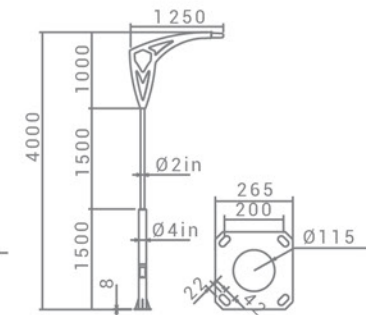

### SHEMATIC

SH-AR9762

SH-AR9742

SH-AR9761

SH-AR9741

### TECH INFO

| CODE      | POWER(w) | DISTANCE(m)<br>TO THE NEXT POLE |
|-----------|----------|---------------------------------|
| SH-AR9741 | 50       | 8                               |
| SH-AR9742 | 100x2    | 15                              |
| SH-AR9761 | 100      | 20                              |
| SH-AR9761 | 100x2    | 20                              |