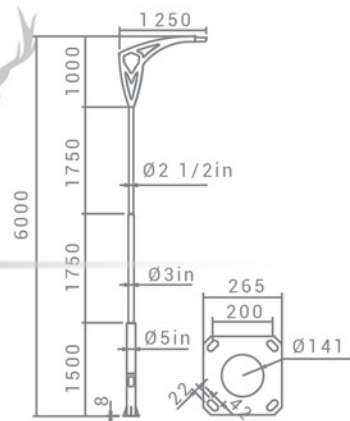

INFORMATION

SHEMATIC

SH-AR9761

COLOR

TECH INFO

CODE	POWER(w)	DISTANCE(m) TO THE NEXT POLE
SH-AR9741	50	8
SH-AR9742	100x2	15
SH-AR9761	100	20
SH-AR9761	100x2	20

AR97

SH-AR9741 SH-AR9761
SH-AR9742 SH-AR9762