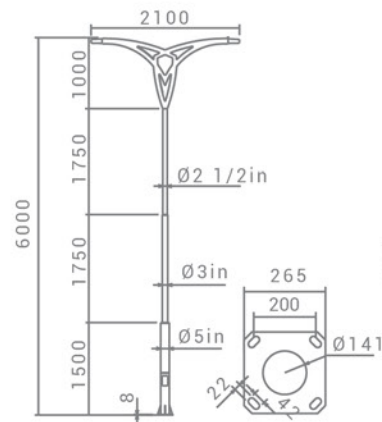

INFORMATION

SHEMATIC

SH-AR9762

COLOR

TECH INFO

CODE	POWER(w)	DISTANCE(m) TO THE NEXT POLE
SH-AR9741	50	8
SH-AR9742	100x2	15
SH-AR9761	100	20
SH-AR9761	100x2	20

AR97

SH-AR9741 SH-AR9761
SH-AR9742 SH-AR9762