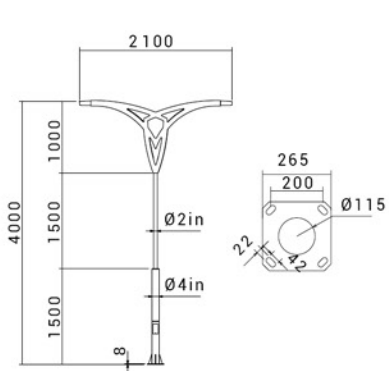

- IP 65
- Daylight 6000K
- Warm White 3000K
- Class I
- 230V 50Hz