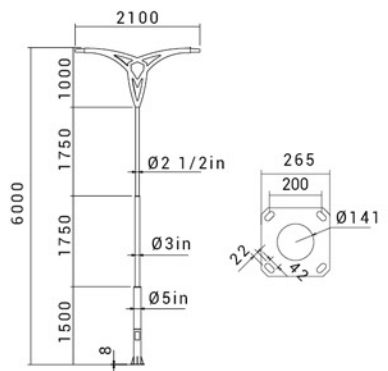

- IP 65
- Daylight 6000K
- Warm White 3000K
- Class I
- 230V 50Hz