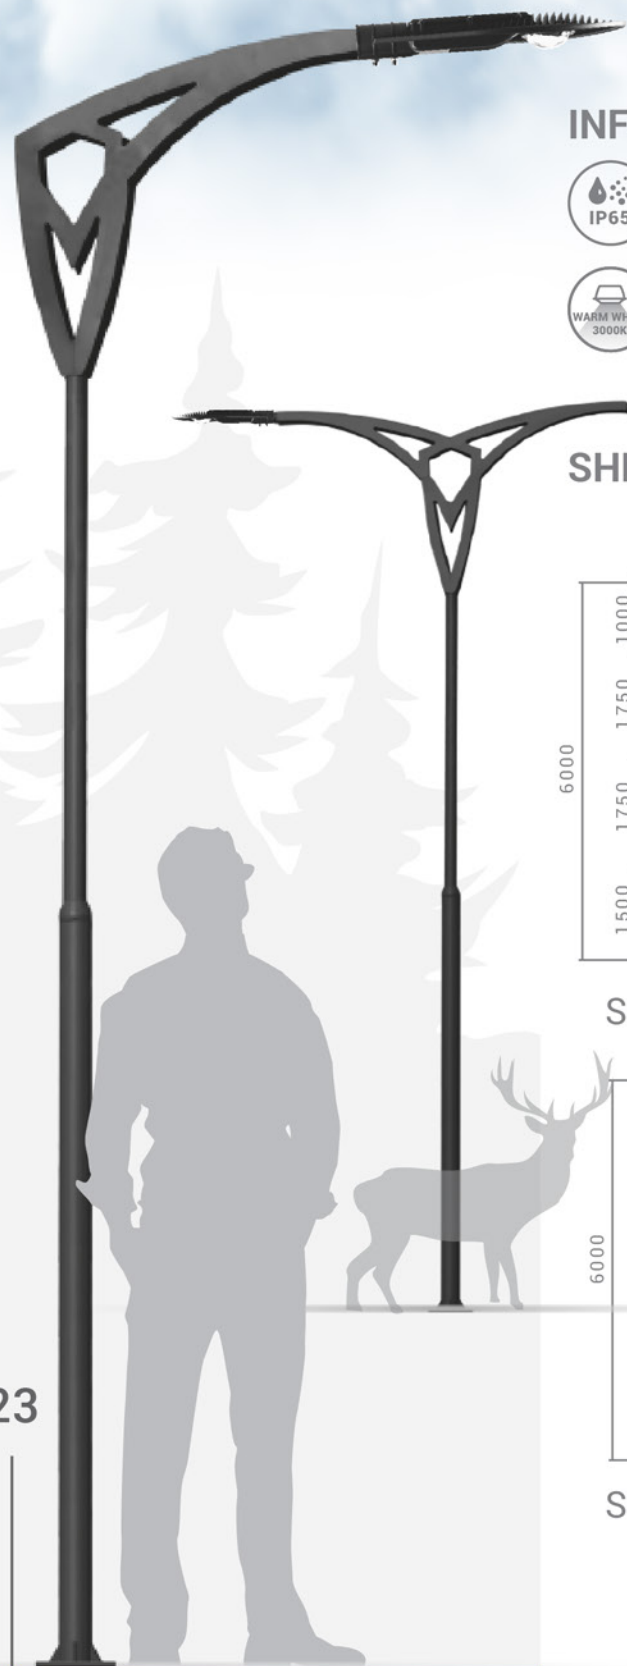

SH-7150-50W

SH-7250-100W

SH-7350-150W

SH-AR9742

SH-AR9762

- IP 65
- Daylight 6000K
- Warm White 3000K
- Class I
- 230V 50Hz

### COLOR

### TECH INFO

| CODE      | POWER(w) | DISTANCE(m)<br>TO THE NEXT POLE |
|-----------|----------|---------------------------------|
| SH-AR9741 | 50       | 8                               |
| SH-AR9742 | 100x2    | 15                              |
| SH-AR9761 | 100      | 20                              |
| SH-AR9761 | 100x2    | 20                              |