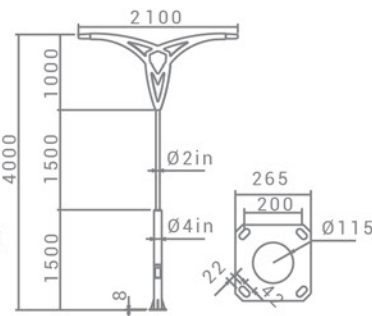

INFORMATION

SHEMATIC

SH-AR9742

COLOR

TECH INFO

CODE	POWER(w)	DISTANCE(m) TO THE NEXT POLE
SH-AR9741	50	8
SH-AR9742	100x2	15
SH-AR9761	100	20
SH-AR9761	100x2	20

AR97

SH-AR9741 SH-AR9761
SH-AR9742 SH-AR9762