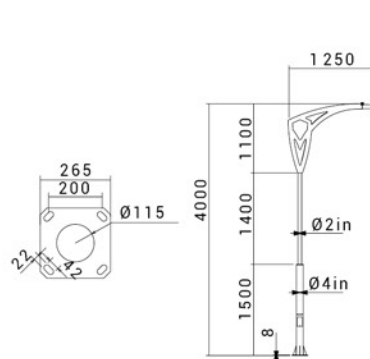

AR97

SH-AR9761

SH-AR9741

SH-7150-50W

SH-7250-100W

SH-7350-150W

INFORMATION

SHEMATIC

SH-AR9762

SH-AR9742

SH-AR9761

SH-AR9741

COLOR

TECH INFO

CODE	POWER(w)	DISTANCE(m) TO THE NEXT POLE
SH-AR9741	50	8
SH-AR9742	100x2	15
SH-AR9761	100	20
SH-AR9761	100x2	20

AR97