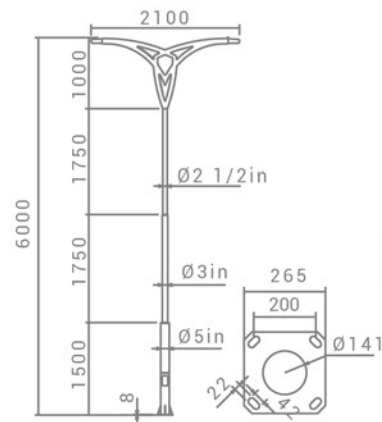

AR97

SH-AR9761

SH-AR9741

SH-7150-50W

SH-7250-100W

SH-7350-150W

INFORMATION

SHEMATIC

SH-AR9762

SH-AR9742

SH-AR9761

SH-AR9741

COLOR

TECH INFO

CODE	POWER(w)	DISTANCE(m) TO THE NEXT POLE
SH-AR9741	50	8
SH-AR9742	100x2	15
SH-AR9761	100	20
SH-AR9761	100x2	20

AR97