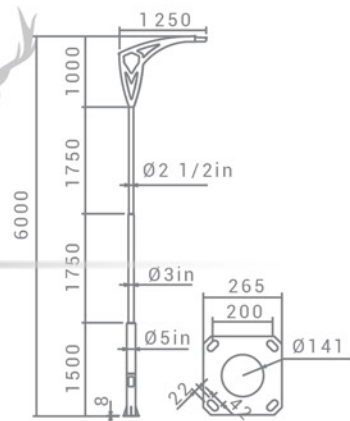

AR97

SH-AR9761

SH-AR9741

SH-7150-50W

SH-7250-100W

SH-7350-150W

INFORMATION

SHEMATIC

SH-AR9762

SH-AR9742

SH-AR9761

SH-AR9741

COLOR

TECH INFO

CODE	POWER(w)	DISTANCE(m) TO THE NEXT POLE
SH-AR9741	50	8
SH-AR9742	100x2	15
SH-AR9761	100	20
SH-AR9761	100x2	20

AR97