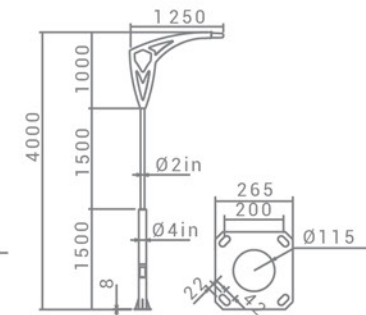

AR97

SH-AR9761

SH-AR9741

SH-7150-50W

SH-7250-100W

SH-7350-150W

INFORMATION

SHEMATIC

SH-AR9762

SH-AR9742

SH-AR9761

SH-AR9741

COLOR

TECH INFO

CODE	POWER(w)	DISTANCE(m) TO THE NEXT POLE
SH-AR9741	50	8
SH-AR9742	100x2	15
SH-AR9761	100	20
SH-AR9761	100x2	20

AR97