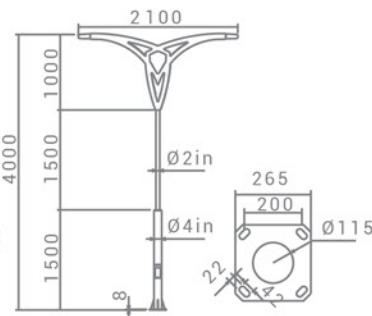

AR97

SH-AR9761

SH-AR9741

SH-7150-50W

SH-7250-100W

SH-7350-150W

INFORMATION

SHEMATIC

SH-AR9762

SH-AR9742

SH-AR9761

SH-AR9741

COLOR

TECH INFO

CODE	POWER(w)	DISTANCE(m) TO THE NEXT POLE
SH-AR9741	50	8
SH-AR9742	100x2	15
SH-AR9761	100	20
SH-AR9761	100x2	20

AR97