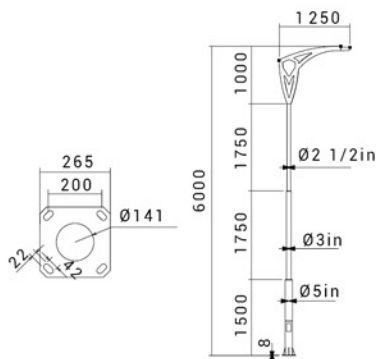

AR97

SH-AR9761

SH-AR9741

SH-7150-50W

SH-7250-100W

SH-7350-150W

INFORMATION

SHEMATIC

SH-AR9762

SH-AR9742

SH-AR9761

SH-AR9741

COLOR

TECH INFO

CODE	POWER(w)	DISTANCE(m) TO THE NEXT POLE
SH-AR9741	50	8
SH-AR9742	100x2	15
SH-AR9761	100	20
SH-AR9761	100x2	20

AR97