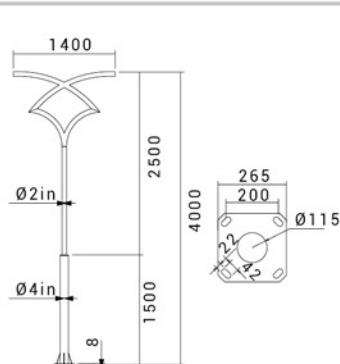

SH-7150-50W

SH-7250-100W

SH-7350-150W

SH-ST7142

SH-ST7162

INFORMATION

TECH INFO

| CODE | POWER(w) | DISTANCE(m) TO THE NEXT POLE |
|-----------|----------|---------------------------------|
| SH-ST7141 | 50 | 8 |
| SH-ST7142 | 50x2 | 8 |
| SH-ST7161 | 100 | 20 |
| SH-ST7162 | 100x2 | 20 |