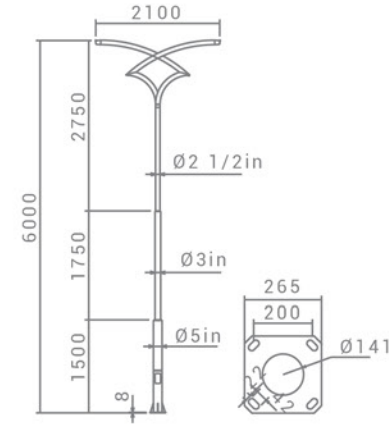

INFORMATION

TECH INFO

CODE	POWER(w)	DISTANCE(m) TO THE NEXT POLE
SH-ST7141	50	8
SH-ST7142	50x2	8
SH-ST7161	100	20
SH-ST7162	100x2	20

COLOR

SHEMATIC

SH-ST7162