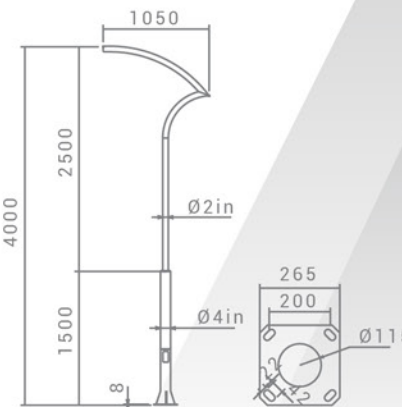

SH-7150-50W

SH-7250-100W

SH-7350-150W

SH-ST7142

SH-ST7162

INFORMATION

TECH INFO

| CODE | POWER(w) | DISTANCE(m) TO THE NEXT POLE |
|-----------|----------|---------------------------------|
| SH-ST7141 | 50 | 8 |
| SH-ST7142 | 50x2 | 8 |
| SH-ST7161 | 100 | 20 |
| SH-ST7162 | 100x2 | 20 |

COLOR

SHEMATIC

SH-ST7162

SH-ST7142

SH-ST7161

SH-ST7141

ST

- SH-ST7141
- SH-ST7142
- SH-ST7161
- SH-ST7162