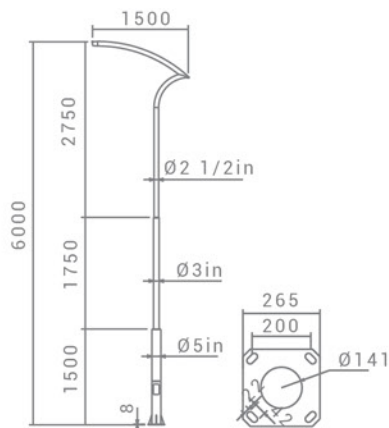

SH-7150-50W

SH-7250-100W

SH-7350-150W

SH-ST7142

SH-ST7162

INFORMATION

TECH INFO

| CODE | POWER(w) | DISTANCE(m) TO THE NEXT POLE |
|-----------|----------|---------------------------------|
| SH-ST7141 | 50 | 8 |
| SH-ST7142 | 50x2 | 8 |
| SH-ST7161 | 100 | 20 |
| SH-ST7162 | 100x2 | 20 |

COLOR

SHEMATIC

SH-ST7162

SH-ST7142

SH-ST7161

SH-ST7141

ST

- SH-ST7141
- SH-ST7142
- SH-ST7161
- SH-ST7162