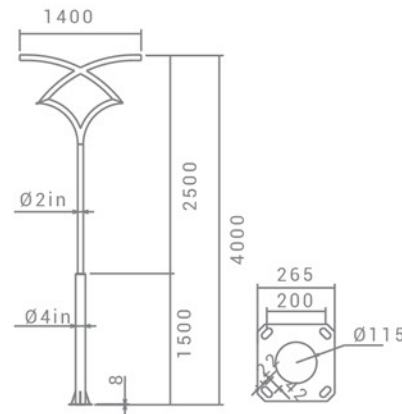

INFORMATION

TECH INFO

CODE	POWER(w)	DISTANCE(m) TO THE NEXT POLE
SH-ST7141	50	8
SH-ST7142	50x2	8
SH-ST7161	100	20
SH-ST7162	100x2	20

COLOR

SHEMATIC

SH-ST7142

ST

- SH-ST7141
- SH-ST7142
- SH-ST7161
- SH-ST7162