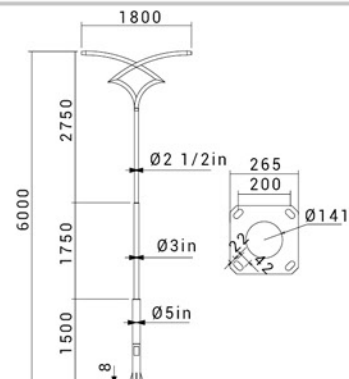

SH-7150-50W

SH-7250-100W

SH-7350-150W

SH-ST7142

SH-ST7162

INFORMATION

TECH INFO

| CODE | POWER(w) | DISTANCE(m) TO THE NEXT POLE |
|-----------|----------|---------------------------------|
| SH-ST7141 | 50 | 8 |
| SH-ST7142 | 50x2 | 8 |
| SH-ST7161 | 100 | 20 |
| SH-ST7162 | 100x2 | 20 |

COLOR

SHEMATIC

SH-ST7162

SH-ST7142

SH-ST7161

SH-ST7141

ST

- SH-ST7141
- SH-ST7142
- SH-ST7161
- SH-ST7162