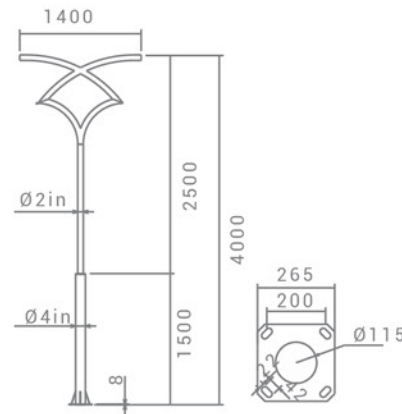

CODE	POWER(w)	DISTANCE(m) TO THE NEXT POLE
SH-ST7141	50	8
SH-ST7142	50x2	8
SH-ST7161	100	20
SH-ST7162	100x2	20

COLOR

SHEMATIC

SH-ST7162

SH-ST7142

SH-ST7161

SH-ST7141

ST