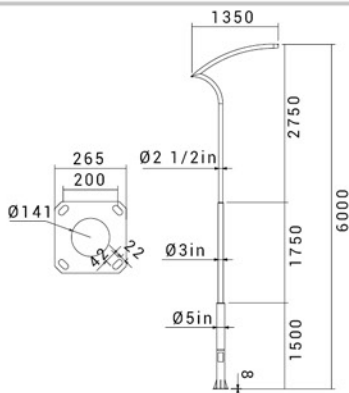

ST

SH-7150-50W

SH-7250-100W

SH-7350-150W

SH-ST7161

SH-ST7141

INFORMATION

TECH INFO

CODE	POWER(w)	DISTANCE(m) TO THE NEXT POLE
SH-ST7141	50	8
SH-ST7142	50x2	8
SH-ST7161	100	20
SH-ST7162	100x2	20

COLOR

SHEMATIC

SH-ST7162

SH-ST7142

SH-ST7161

SH-ST7141

ST