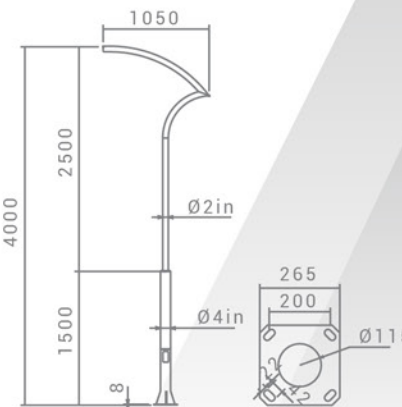

CODE	POWER(w)	DISTANCE(m) TO THE NEXT POLE
SH-ST7141	50	8
SH-ST7142	50x2	8
SH-ST7161	100	20
SH-ST7162	100x2	20

COLOR

SHEMATIC

SH-ST7162

SH-ST7142

SH-ST7161

SH-ST7141

ST