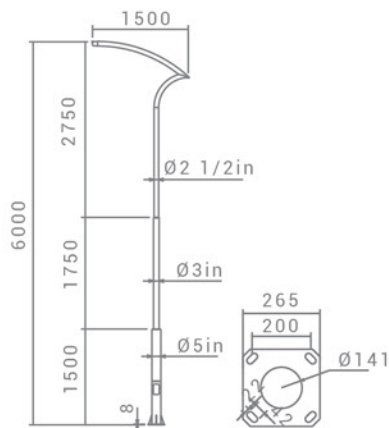

CODE	POWER(w)	DISTANCE(m) TO THE NEXT POLE
SH-ST7141	50	8
SH-ST7142	50x2	8
SH-ST7161	100	20
SH-ST7162	100x2	20

COLOR

SHEMATIC

SH-ST7162

SH-ST7142

SH-ST7161

SH-ST7141

ST