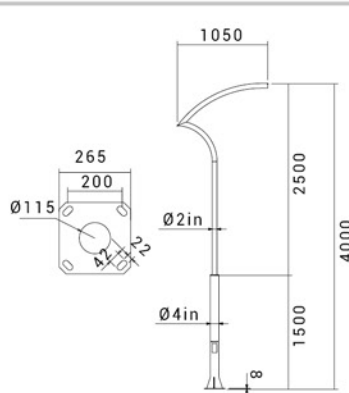

ST

SH-7150-50W

SH-7250-100W

SH-7350-150W

SH-ST7161

SH-ST7141

INFORMATION

TECH INFO

CODE	POWER(w)	DISTANCE(m) TO THE NEXT POLE
SH-ST7141	50	8
SH-ST7142	50x2	8
SH-ST7161	100	20
SH-ST7162	100x2	20

COLOR

SHEMATIC

SH-ST7162

SH-ST7142

SH-ST7161

SH-ST7141

ST