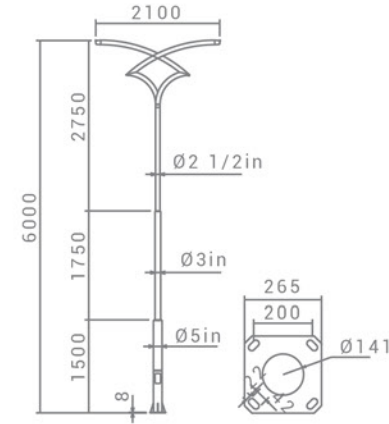

ST

SH-7150-50W

SH-7250-100W

SH-7350-150W

SH-ST7161

SH-ST7141

INFORMATION

TECH INFO

CODE	POWER(w)	DISTANCE(m) TO THE NEXT POLE
SH-ST7141	50	8
SH-ST7142	50x2	8
SH-ST7161	100	20
SH-ST7162	100x2	20

COLOR

SHEMATIC

SH-ST7162

SH-ST7142

SH-ST7161

SH-ST7141

ST