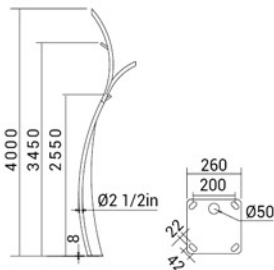

LX-Cobra

SH-LX62-Cobra