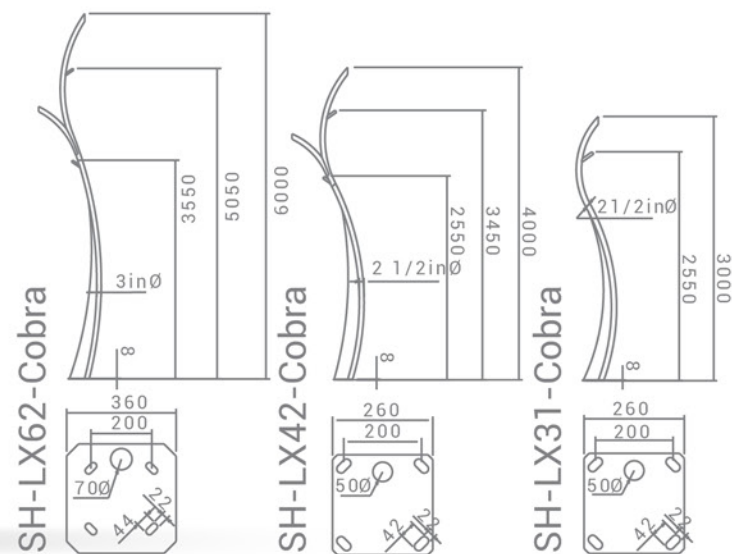

INFORMATION

COLOR

TECH INFO

CODE	POWER(w)	DISTANCE(m) TO THE NEXT POLE
SH-LX31-COBRA	50	6
SH-LX42-COBRA	50	8
SH-LX62-COBRA	100	20

SHEMATIC

LX-COBRA

SH-LX31-COBRA
SH-LX42-COBRA
SH-LX62-COBRA