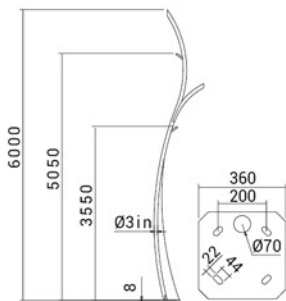

SH-LX62-Cobra