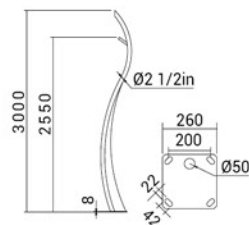

LX-Cobra

SH-LX62-Cobra