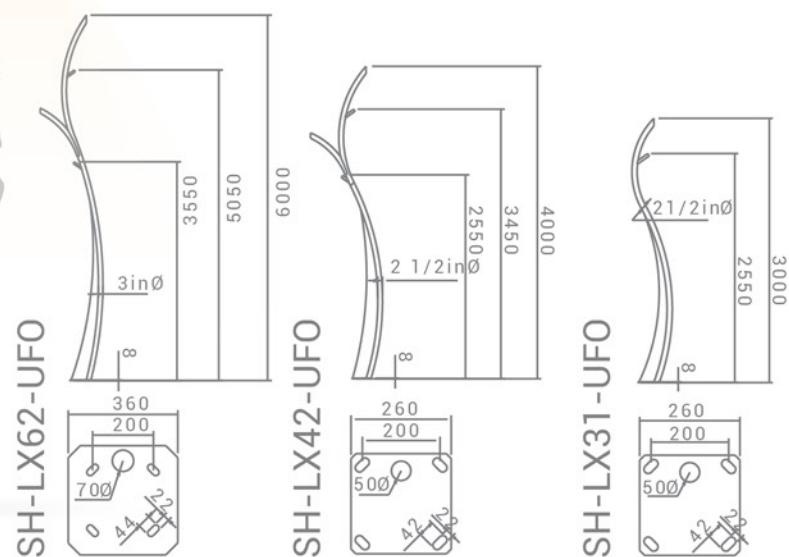

SH-LX-UFO-2XE27

SH-LX-UFO-RX7s

SH-LX-UFO-LED-36W

SH-LX31-UFO

SH-LX42-UFO

SH-LX62-UFO

INFORMATION

COLOR

TECH INFO

CODE	POWER(w)	DISTANCE(m) TO THE NEXT POLE
SH-LX31-UFO	36	6
SH-LX42-UFO	36	8
SH-LX62-UFO	36	10

SHEMATIC

SH-LX62-UFO

SH-LX42-UFO

SH-LX31-UFO

LX-UFO

SH-LX31-UFO
SH-LX42-UFO
SH-LX62-UFO