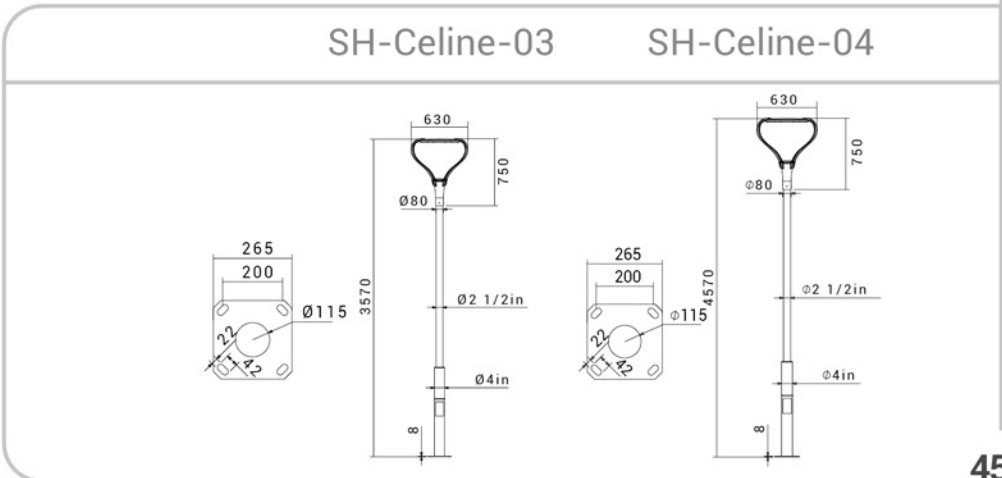

SH-9989

SH-Celine-03

SH-Celine-04

-  Cool White 4000K
-  6750 LUMENS
-  IP 65
-  CRI > 80
-  60W
-  Class I
-  230V 50Hz

CELINE

STREET LIGHTS

EXPAND YOUR BRIGHTNESS

CELINE

SH-Celine-03
SH-Celine-04

INFORMATION

- 230V
50Hz
- CRI >
80
- 60W
- COOL WHITE
4000K
- CLASS I
- IP65
- 6750LM

COLOR

BEAM ANGLE

110°

TECH INFO

CODE	POWER(w)	DISTANCE(m) TO THE NEXT POLE
SH-Celine-03	60	10
SH-Celine-04	60	12