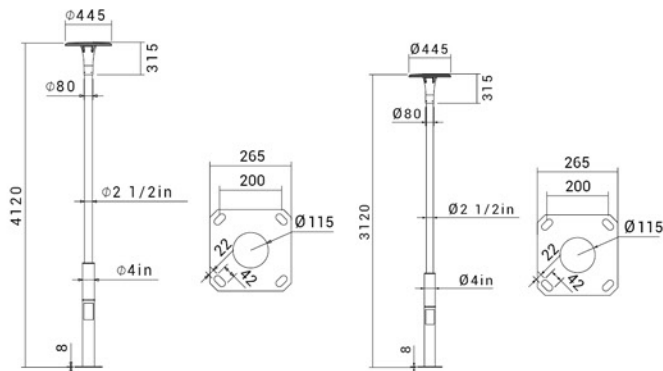

Luna

Garden Lights

www.shoaco.com

SH-Luna-04

SH-Luna-03

SH-9990

- 7350 LUMENS
- IP 65
- 60W
- 230V 50Hz
- Cool White 4000K
- CRI > 80
- Class I

LUNA

GARDEN LIGHTS

SH-Luna-03
SH-Luna-04

INFORMATION

COLOR

BEAM ANGLE

110°

TECH INFO

CODE	POWER(w)	DISTANCE(m) TO THE NEXT POLE
SH-Luna-03	60	10
SH-Luna-04	60	12