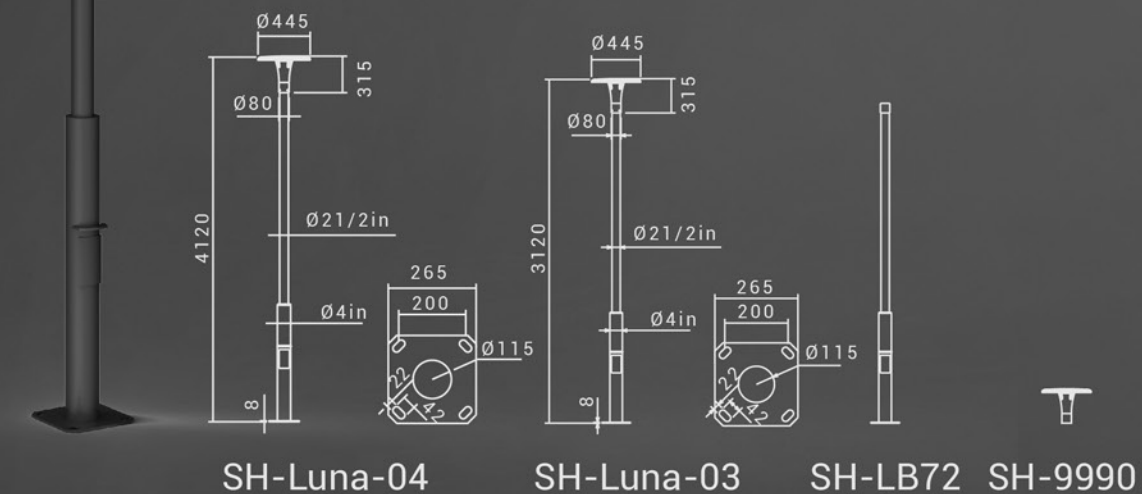

LUNA

GARDEN LIGHTS

SH-Luna-03
SH-Luna-04

INFORMATION

COLOR

BEAM ANGLE

110°

TECH INFO

CODE	POWER(w)	DISTANCE(m) TO THE NEXT POLE
SH-Luna-03	60	10
SH-Luna-04	60	12

SHEMATIC

SH-Luna-04

SH-Luna-03

SH-LB72

SH-9990