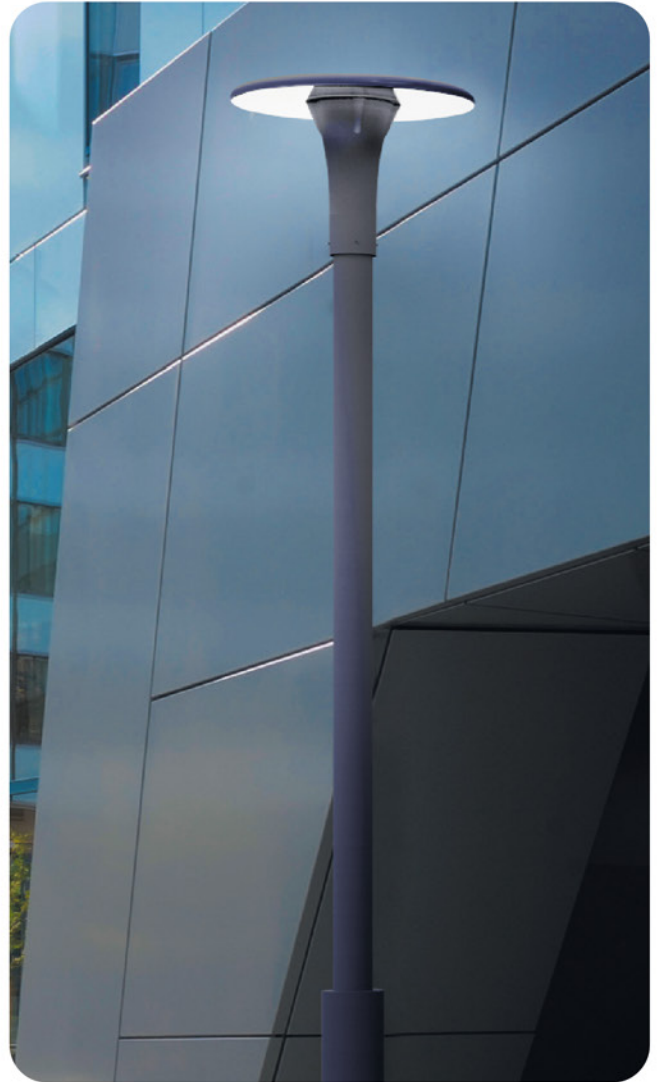

Luna

Garden Lights

www.shoaco.com

SH-Luna-04

SH-Luna-03

SH-9990

- 7350 LUMENS
- IP 65
- 60W
- 230V 50Hz
- Cool White 4000K
- CRI > 80
- Class I

LUNA

GARDEN LIGHTS

SH-Luna-03
SH-Luna-04

INFORMATION

COLOR

BEAM ANGLE

110°

TECH INFO

CODE	POWER(w)	DISTANCE(m) TO THE NEXT POLE
SH-Luna-03	60	10
SH-Luna-04	60	12