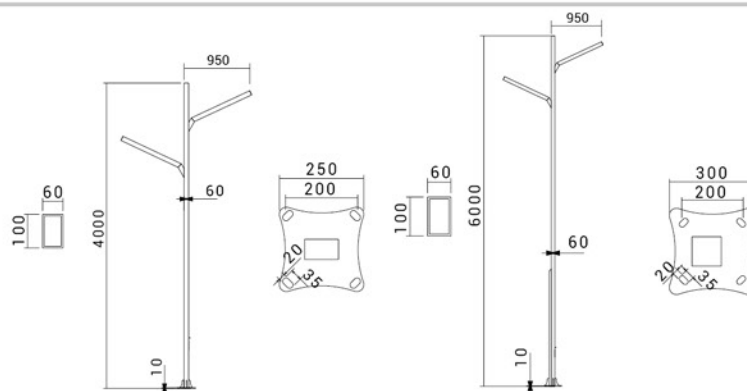

SH-S642

SH-S662

-  IP 65
-  Daylight 6000K
-  Warm White 3000K
-  Class I
-  230V 50Hz

INFORMATION

IP65
 CLASS I
 230V 50Hz
 WARM WHITE 3000K
 DAY LIGHT 6000K
 CRI > 70

COLOR

BEAM ANGLE

90°
30°(SH-S611)

SH-S611

6W
 660LM

SH-S631

60W
 7900LM

SH-S641

60W
 7900LM

SH-S661

60W
 7900LM

SH-S642

120W
 15800LM

SH-S662

120W
 15800LM

SCHEMATIC

S6

SH-S631 SH-S642
SH-S641 SH-S662
SH-S661 SH-S611

TECH INFO

CODE	POWER(w)	DISTANCE(m) TO THE NEXT POLE
SH-S611	6	2
SH-S631	60	6
SH-S641	60	8
SH-S661	60	8
SH-S642	120	10
SH-S662	120	10