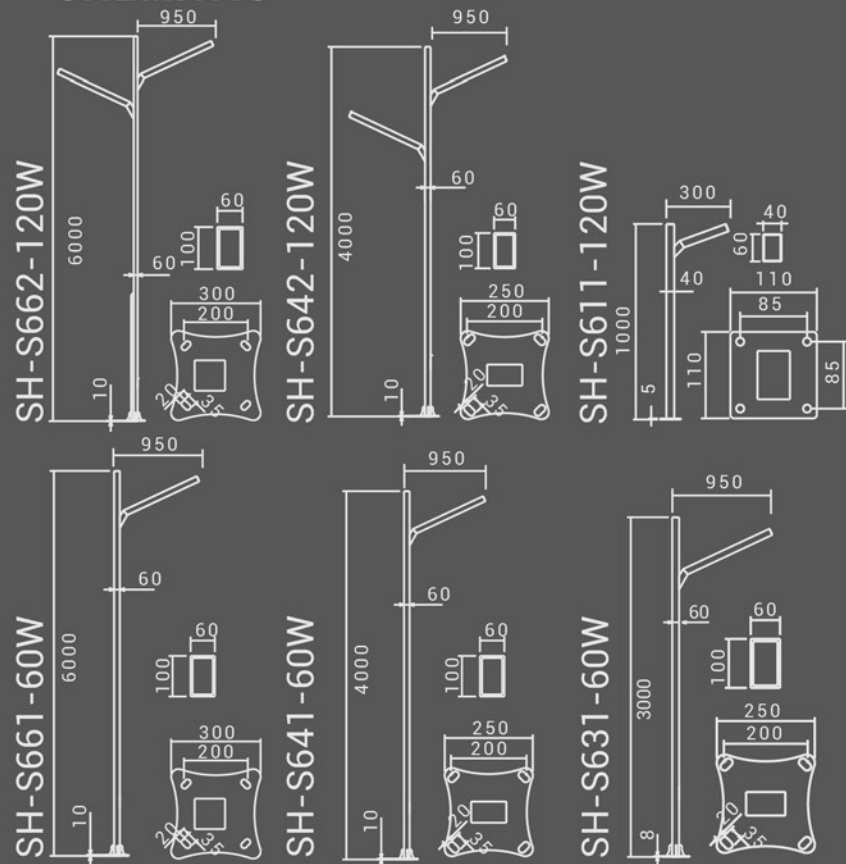

SH-S642

SH-S662

-  IP 65
-  Daylight 6000K
-  Warm White 3000K
-  Class I
-  230V 50Hz

INFORMATION

IP65
 CLASS I
 230V 50Hz
 WARM WHITE 3000K
 DAY LIGHT 6000K
 CRI > 70

COLOR

BEAM ANGLE

90°
30°(SH-S611)

SH-S611

6W
 660LM

SH-S631

60W
 7900LM

SH-S641

60W
 7900LM

SH-S661

60W
 7900LM

SH-S642

120W
 15800LM

SH-S662

120W
 15800LM

SCHEMATIC

S6

SH-S631 SH-S642
SH-S641 SH-S662
SH-S661 SH-S611

TECH INFO

CODE	POWER(w)	DISTANCE(m) TO THE NEXT POLE
SH-S611	6	2
SH-S631	60	6
SH-S641	60	8
SH-S661	60	8
SH-S642	120	10
SH-S662	120	10