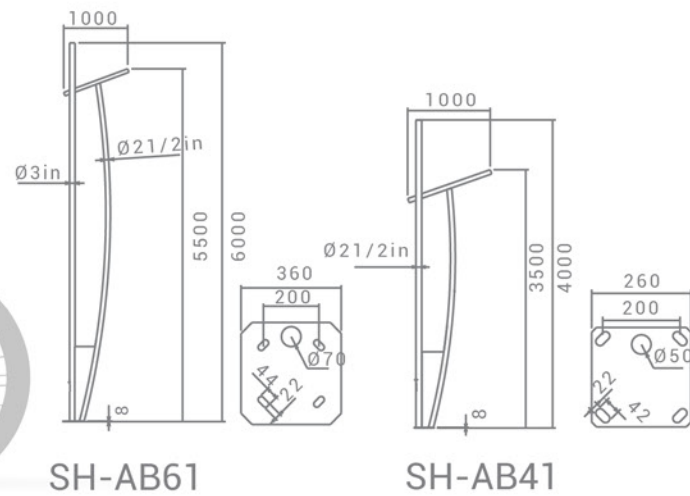

INFORMATION

COLOR

TECH INFO

CODE	POWER(w)	DISTANCE(m)
SH-AB41	50	8
SH-AB61	100	20

SHEMATIC

SH-AB61

SH-AB41