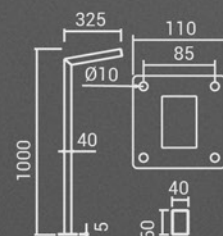

SH-S711-6W

S7

SH-S711
SH-S731
SH-S741