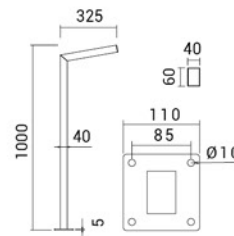

S7

2700 LUMENS

24W

2700 LUMENS

36W

2700 LUMENS

24W

660 LUMENS

6W