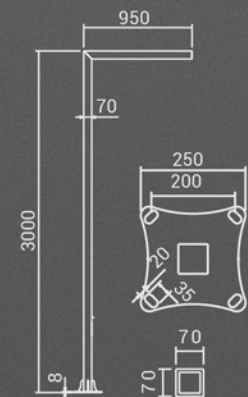

SH-S731-24W