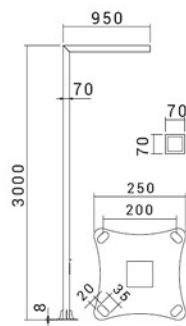

S7

2700 LUMENS

24W

2700 LUMENS

36W

2700 LUMENS

24W

660 LUMENS

6W