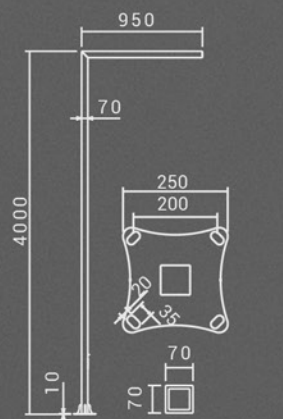

SH-S741-24W