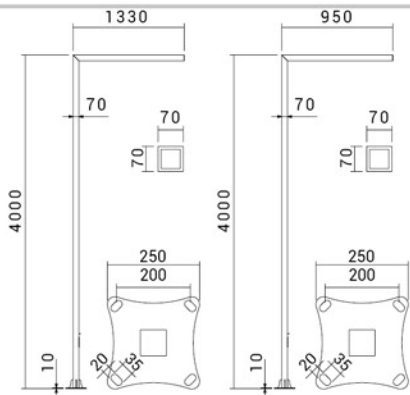

S7

2700 LUMENS

24W

2700 LUMENS

36W

2700 LUMENS

24W

660 LUMENS

6W

SH-S741

SH-S731

SH-S711

FAMILY
LUMINAIRE
POLE

INFORMATION

SH-S711

SH-S731

SH-S741

SH-S741

COLOR

BEAM ANGLE

30°

TECH INFO

CODE	POWER(w)	DISTANCE(m) TO THE NEXT POLE
SH-711	6	2
SH-731	24	3
SH-741	24	5
SH-741	36	5

SHEMATIC