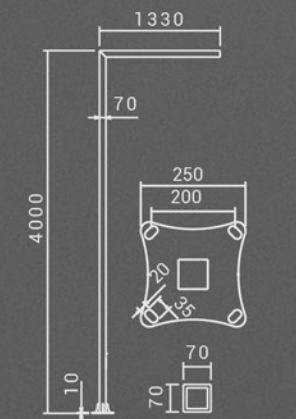

SH-S741

SH-S741

COLOR

BEAM ANGLE

30°

TECH INFO

CODE	POWER(w)	DISTANCE(m) TO THE NEXT POLE
SH-711	6	2
SH-731	24	3
SH-741	24	5
SH-741	36	5

SHEMATIC