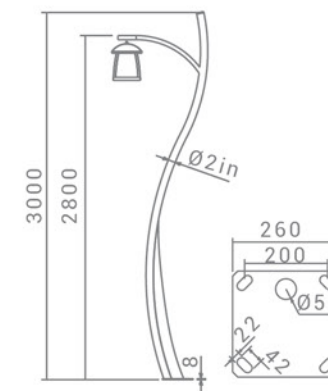

INFORMATION

TECH INFO

CODE	POWER(w)	DISTANCE(m) TO THE NEXT POLE
SH-LX-4505	15	3

SHEMATIC

SH-LX-4505