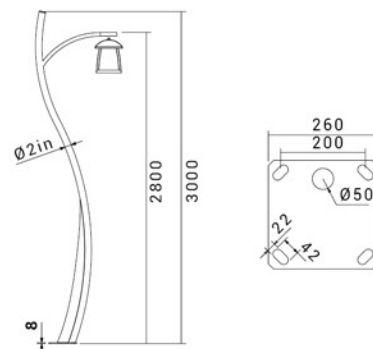

Classic

21000

11000

SH-4525

SH-LX-4505

SAVE ENERGY SAVE LIFE

SH-LX-4505

COLOR

INFORMATION

TECH INFO

CODE	POWER(w)	DISTANCE(m) TO THE NEXT POLE
SH-LX-4505	15	3

SHEMATIC

SH-LX-4505