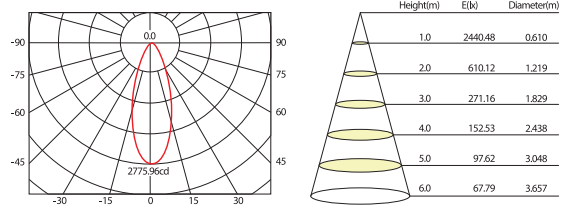

**SH-543H-24W**

Production Code	SH-543H-24W
LED	Cree COB
Voltage	220-240V
Watt	24W
Lifespan	40000 hrs
CCT	3000K/5000K
Beam Angle	28°
CRI	Ra>80
Lumen	1750Lm/1800Lm
Tilt Rotation	Pan 350°, Tilt 50°
Material	Aluminum