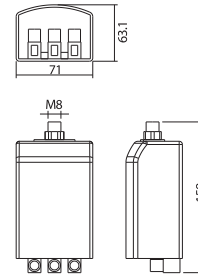

IG-020

IG-020

Production Code	IG-020
Voltage	220-240V
Applications	MH: 2000W
Max. Lamp Current	18A
Weight	320gr