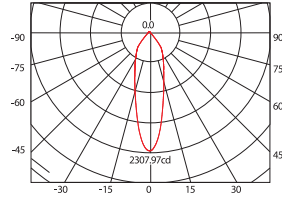

**SH-6503-3x24W**

Height(m)	Elx(l)	Diameter(m)
1.0	2275.94	0.636
2.0	568.98	1.273
3.0	252.88	1.909
4.0	142.25	2.545
5.0	91.04	3.182
6.0	63.22	3.818

Production Code	SH-6503-3x24W
LED	Cree COB
Voltage	220-240V
Lifespan	50000 hrs
CCT	3000K/5000K
Beam Angle	31°
CRI	Ra>90
Lumen	5061Lm/5499Lm
Power	72W
Tilt Rotation	Pan 350°, Tilt 30°
Material	Aluminum
Cut-out	470x160mm