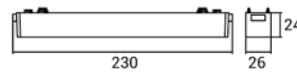

Ultra-Thin Magnetic Lights

6W

12W

SH-MG-01-6W

SH-MG-01-12w

18W

24W

SH-MG-01-18W

SH-MG-01-24W