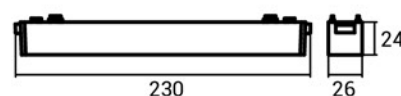

Technical Data

Code of Product	ULT-MG-01-6W / ULT-MG-01-12W ULT-MG-01-18W / ULT-MG-01-24W
Power	6 Watt / 12 Watt / 18 Watt / 24 Watt
Beam Angle	24 Degree
Color Temperature	4000 K
Light Efficiency	540/1080/1620/2160 Lumen
Color Rendering Index	> 90
Operating Temperature	-20 ~ +40
Rated Life Hours	35000 Hours
Led Chip	COB By OSRAM

Dimension

SH-ULT-MG-01-18W

SH-ULT-MG-01-12W

SH-ULT-MG-01-24W

SH-ULT-MG-01-6W