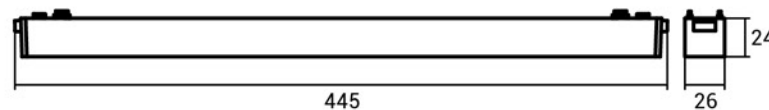

Technical Data

Code of Product	ULT-MG-01-6W / ULT-MG-01-12W ULT-MG-01-18W / ULT-MG-01-24W
Power	6 Watt / 12 Watt / 18 Watt / 24 Watt
Beam Angle	24 Degree
Color Temperature	4000 K
Light Efficiency	540/1080/1620/2160 Lumen
Color Rendering Index	> 90
Operating Temperature	-20 ~ +40
Rated Life Hours	35000 Hours
Led Chip	COB By OSRAM

Dimension

SH-ULT-MG-01-18W

SH-ULT-MG-01-12W

SH-ULT-MG-01-24W

SH-ULT-MG-01-6W