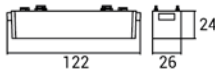

Ultra-Thin Magnetic Lights

6W

12W

SH-MG-01-6W

SH-MG-01-12w

18W

24W

SH-MG-01-18W

SH-MG-01-24W