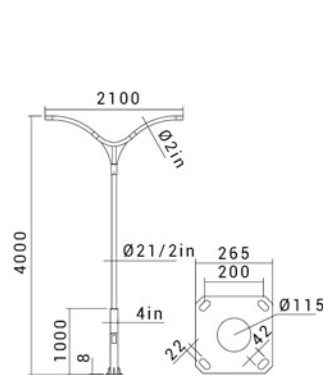

SH-7150-50W

SH-7250-100W

SH-7350-150W

SH-7742

SH-7762

CANE

SH-7741 SH-7761
SH-7742 SH-7762

INFORMATION

COLOR

TECH INFO

CODE	POWER(w)	DISTANCE(m) TO THE NEXT POLE
SH-7741	50	8
SH-7742	50x2	8
SH-7761	100	20
SH-7762	100x2	20

SCHEMATIC