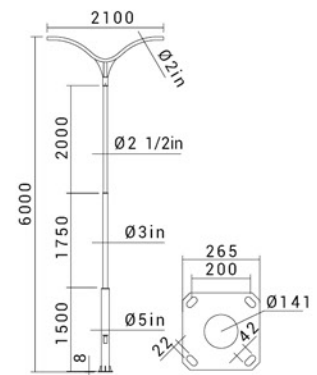

SH-7150-50W

SH-7250-100W

SH-7350-150W

SH-7742

SH-7762

CANE

SH-7741 SH-7761
SH-7742 SH-7762

INFORMATION

COLOR

TECH INFO

CODE	POWER(w)	DISTANCE(m) TO THE NEXT POLE
SH-7741	50	8
SH-7742	50x2	8
SH-7761	100	20
SH-7762	100x2	20

SCHEMATIC