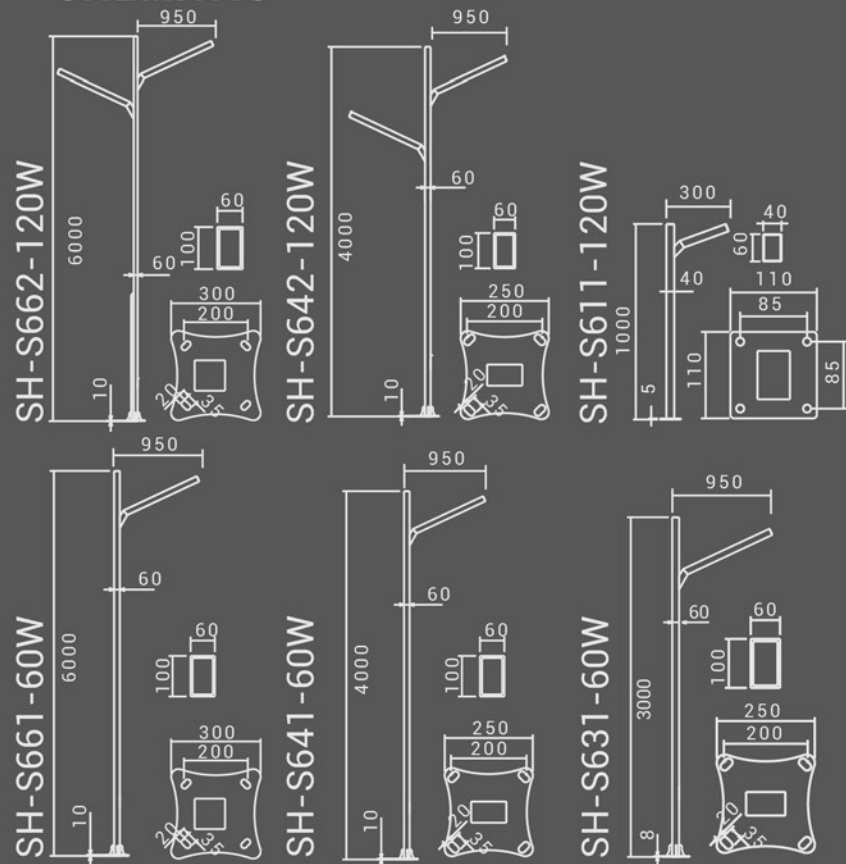

BEAM ANGLE

90°
30°(SH-S611)

SH-S611

6W

SH-S631

60W

SH-S641

60W

SH-S661

60W

SH-S642

120W

SH-S662

120W

SCHEMATIC

S6

SH-S631 SH-S642
SH-S641 SH-S662
SH-S661 SH-S611

TECH INFO

CODE	POWER(w)	DISTANCE(m) TO THE NEXT POLE
SH-S611	6	2
SH-S631	60	6
SH-S641	60	8
SH-S661	60	8
SH-S642	120	10
SH-S662	120	10