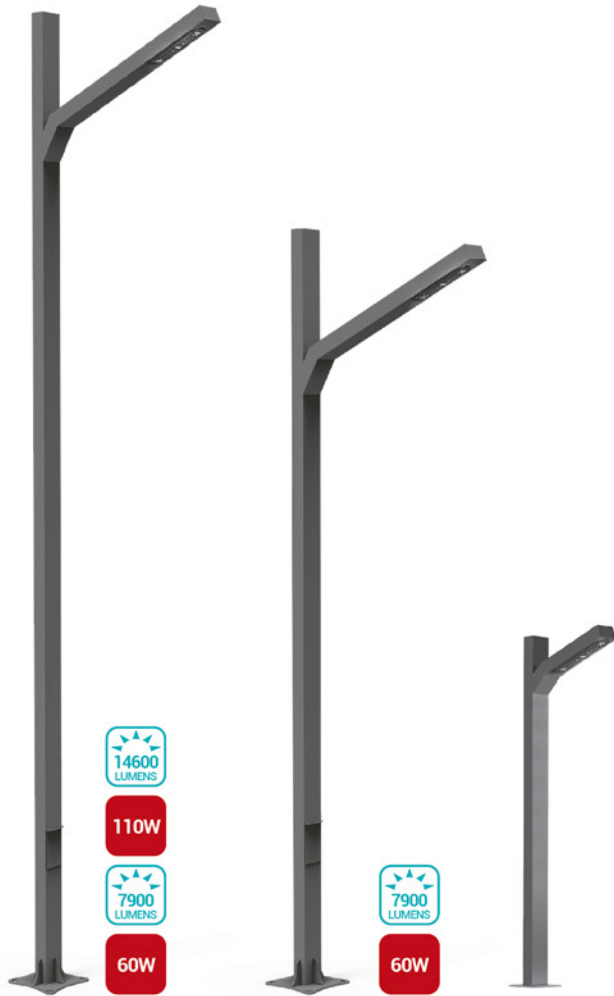

S6

SH-S641

SH-S631

SH-S611

-  IP 65
-  Warm White 3000K
-  Daylight 6000K
-  230V 50Hz
-  Class I

INFORMATION

IP65
 CLASS I
 230V 50Hz
 WARM WHITE 3000K
 DAY LIGHT 6000K
 CRI > 70

COLOR

BEAM ANGLE

90°
30°(SH-S611)

SH-S611

6W

SH-S631

60W

SH-S641

60W

SH-S661

60W

SH-S642

120W

SH-S662

120W

SCHEMATIC

S6

SH-S631 SH-S642
SH-S641 SH-S662
SH-S661 SH-S611

TECH INFO

CODE	POWER(w)	DISTANCE(m) TO THE NEXT POLE
SH-S611	6	2
SH-S631	60	6
SH-S641	60	8
SH-S661	60	8
SH-S642	120	10
SH-S662	120	10