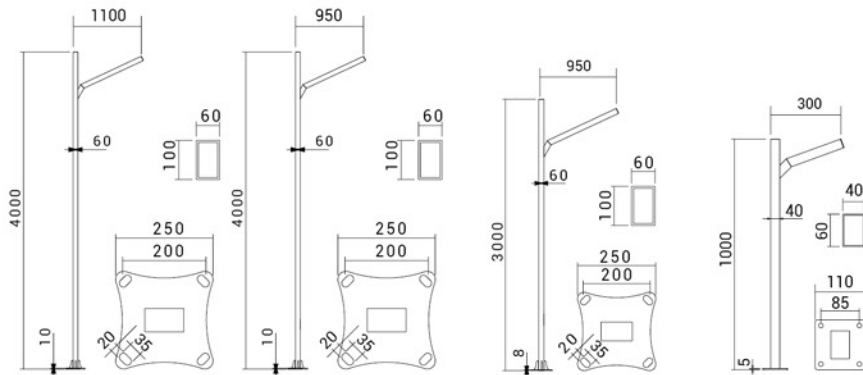

S6

SH-S641

SH-S631

SH-S611

-  IP 65
-  Warm White 3000K
-  Daylight 6000K
-  230V 50Hz
-  Class I

INFORMATION

IP65
 CLASS I
 230V 50Hz
 WARM WHITE 3000K
 DAY LIGHT 6000K
 CRI > 70

COLOR

BEAM ANGLE

90°
30°(SH-S611)

SH-S611

6W

SH-S631

60W

SH-S641

60W

SH-S661

60W

SH-S642

120W

SH-S662

120W

SCHEMATIC

S6

SH-S631 SH-S642
SH-S641 SH-S662
SH-S661 SH-S611

TECH INFO

CODE	POWER(w)	DISTANCE(m) TO THE NEXT POLE
SH-S611	6	2
SH-S631	60	6
SH-S641	60	8
SH-S661	60	8
SH-S642	120	10
SH-S662	120	10