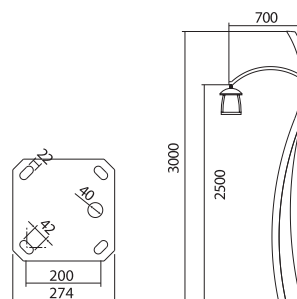

Classic

Production Code	SH-LX-4505
Voltage	220V
Watt	36W Max.
Base	E27
Lamp	CFL-LED
Material	Aluminum
Body Color	White, Black
IP	44

SH-LX-4505