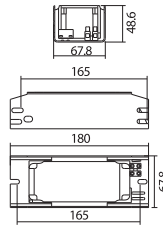

**HSI-SAPI 250/22/SR**

HSI-SAPI 250/22/SR

Production Code	HSI-SAPI 250/22/SR
Voltage	220V
Watt	250W
Frequency	50Hz
Current	3A
Weight	2870gr
A	180mm
B	165mm
C	170mm
D	-