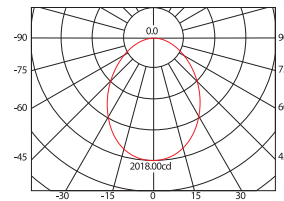

SH-929-36W

Height(m)	Et(x)	Diameter(m)
1.0	1327.13	2.078
2.0	331.78	4.157
3.0	147.46	6.235
4.0	82.95	8.313
5.0	53.09	10.392
6.0	36.86	12.470

Production Code	SH-929-36W
LED	Cree COB
Voltage	220-240V
Lifespan	40000 hrs
CCT	3000K/5000K
Beam Angle	25x60°
CRI	Ra>80
Lumen	2700Lm/2880Lm
Power	36W
Tilt Rotation	55°
Material	Aluminum
Cut-out	225x130mm